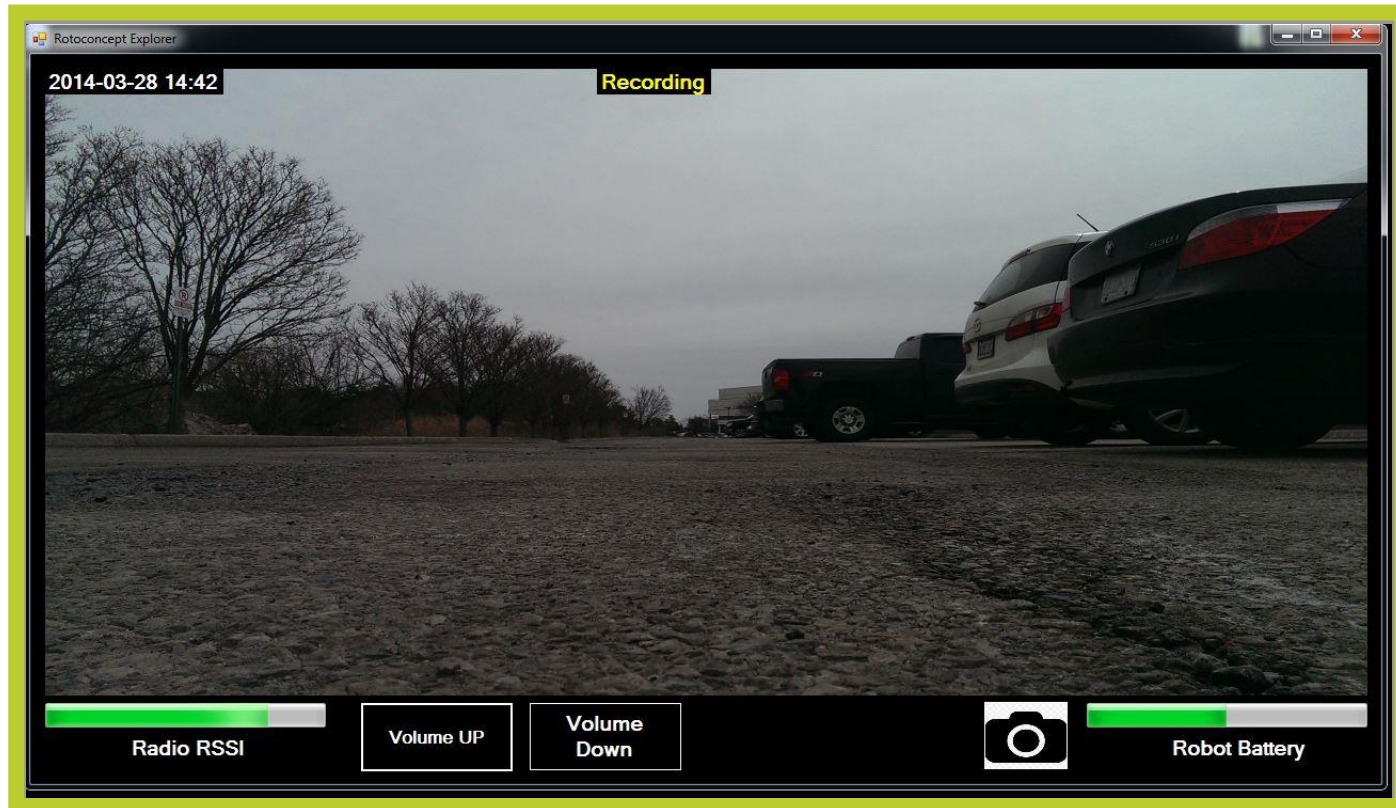

Explorer user interface